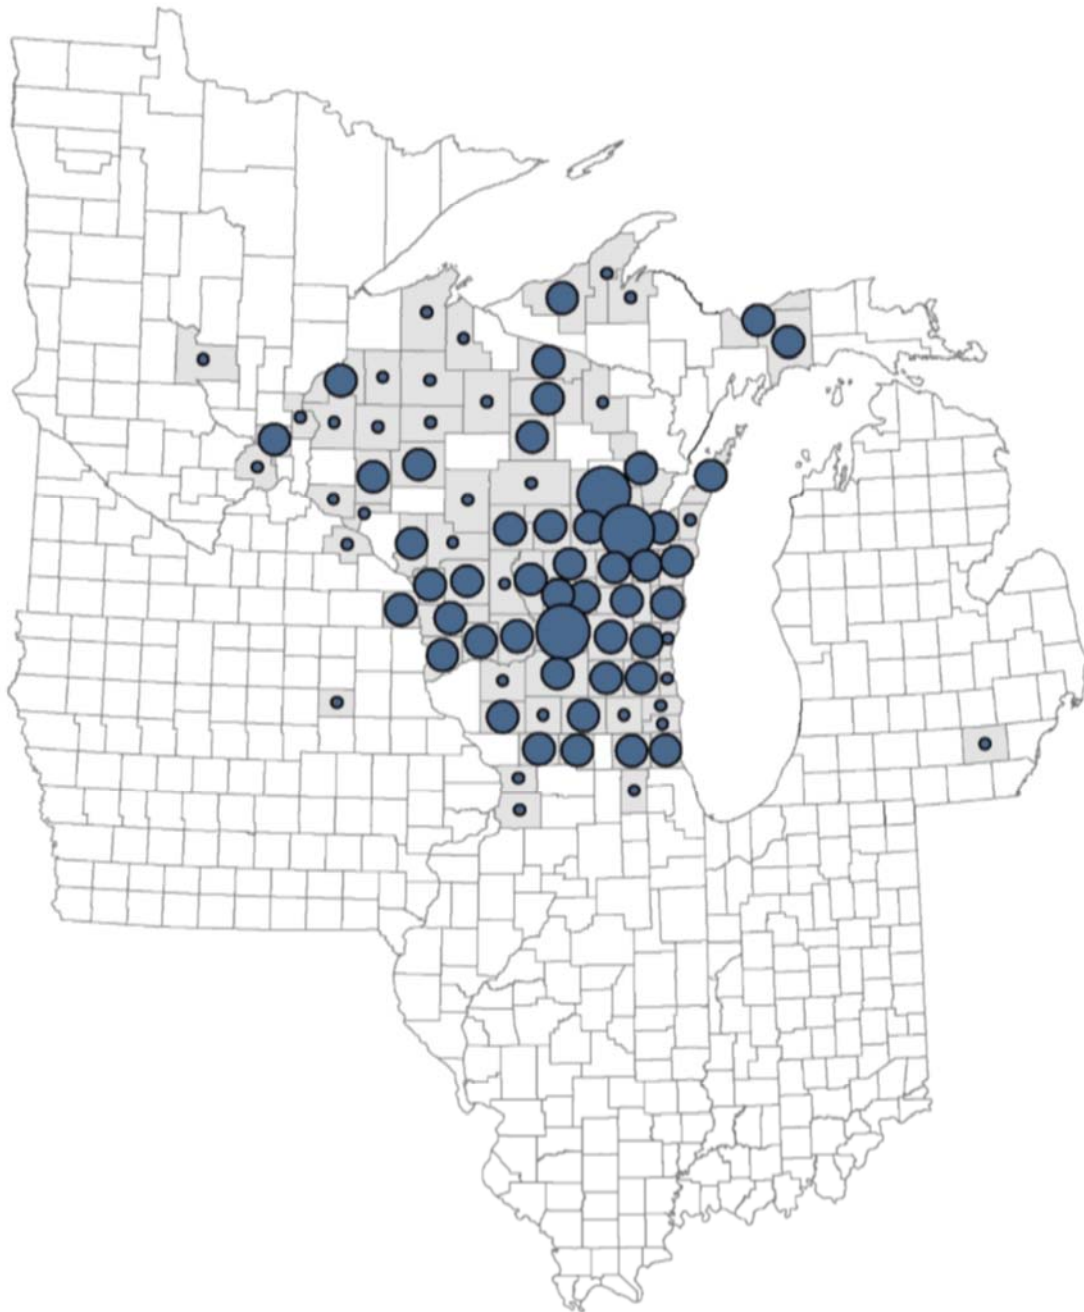

Map by International Crane Foundation, 2015